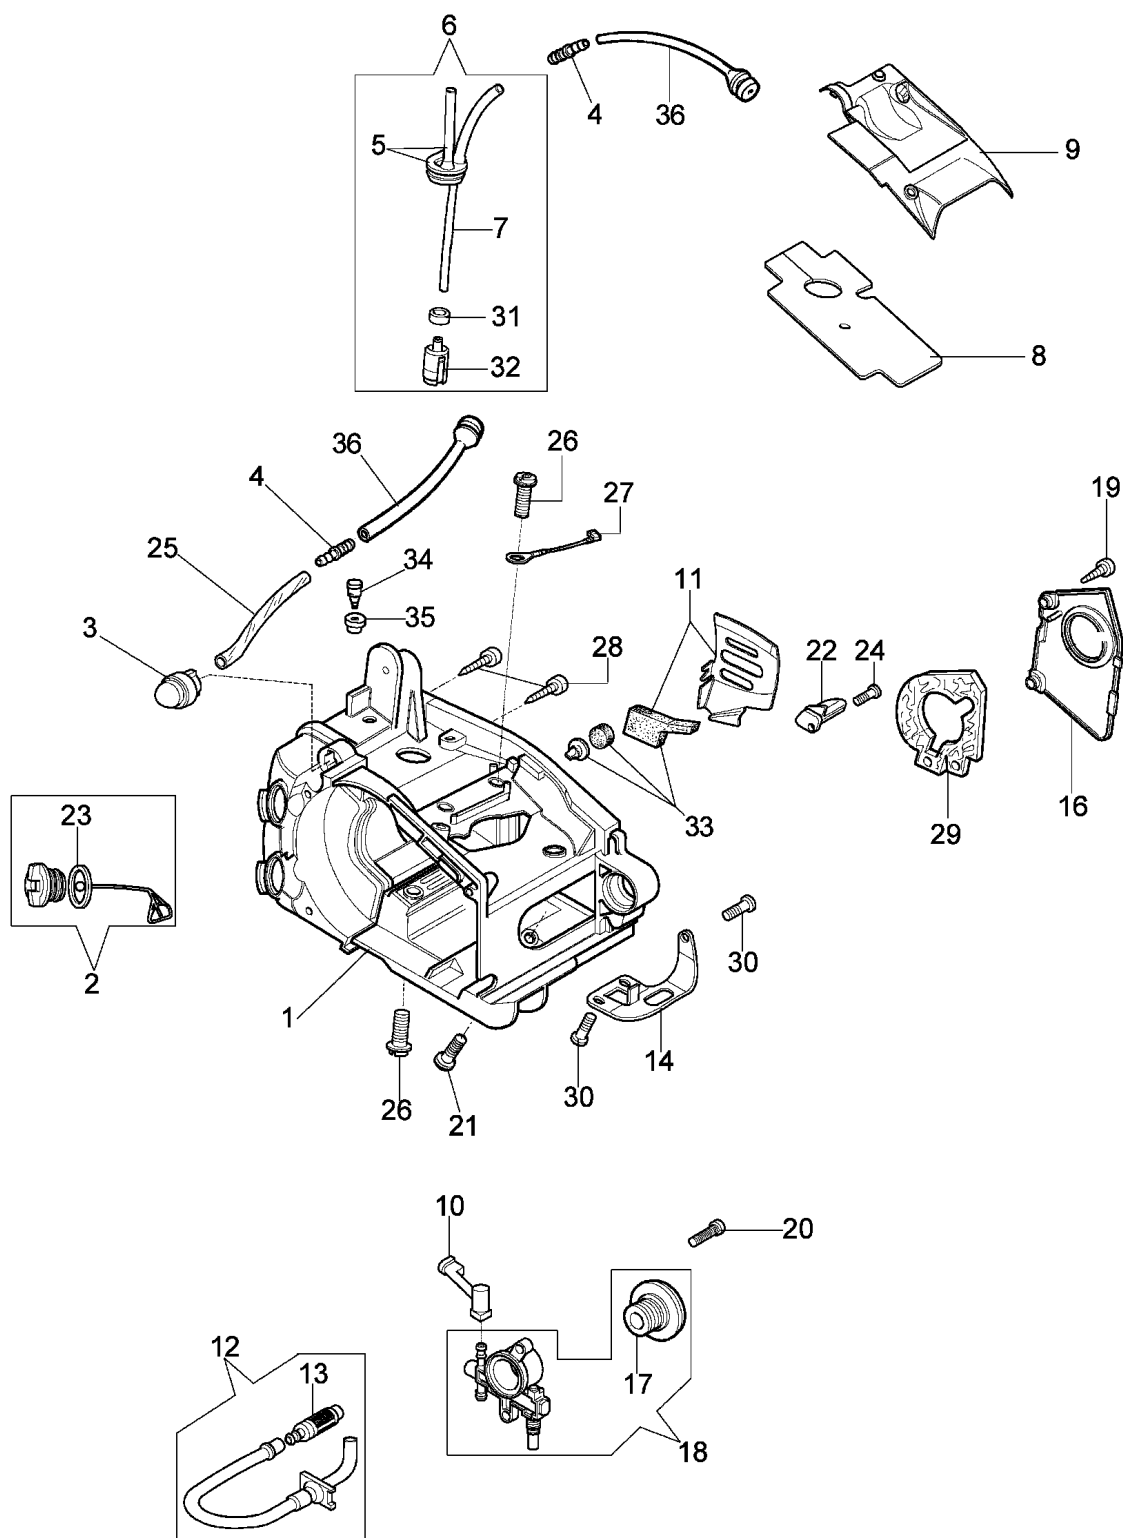

Иллюстрация Crankcase

Иллюстрация Crankcase

Ссылка №	Кол-во	Код артикула	Наименование
1	1	50160006AR	Crankcase assy
2	2	50030304R	Cap
3	2	50060012	Air purge
4	2	50160173	Fitting
5	1	50160133	Hose
6	1	50160165	Fittings
7	1	50160112	Hose
8	1	50160060R	Gasket
9	1	50160186AR	Cover
10	1	50160133	Hose
11	1	50160171AR	Plate
12	1	50160130	Oil filter
13	1	50160135	Oil filter
14	1	50160090A	Support
16	1	50160007	Cover
17	1	50160139	Worm gear
18	1	50160137	Oil pump
19	2	50160150	Screw
20	2	50160149	Screw
21	1	50160168	Screw
22	1	50160045	Guard
23	2	50030268	Gasket
24	1	50030270	Screw
25	1	50160064	Hose
26	4	50030374R	Screw
27	1	50160164	Cable
28	2	50160148	Screw
29	1	50160152	Gasket
30	2	50030269R	Screw
31	1	50160081	Clamp
32	1	50030036R	Fuel filter
33	1	50160172	Tank breather
34	1	61070011A	Breather valve
35	1	50160093	Bush
36	2	50160066CR	Hose